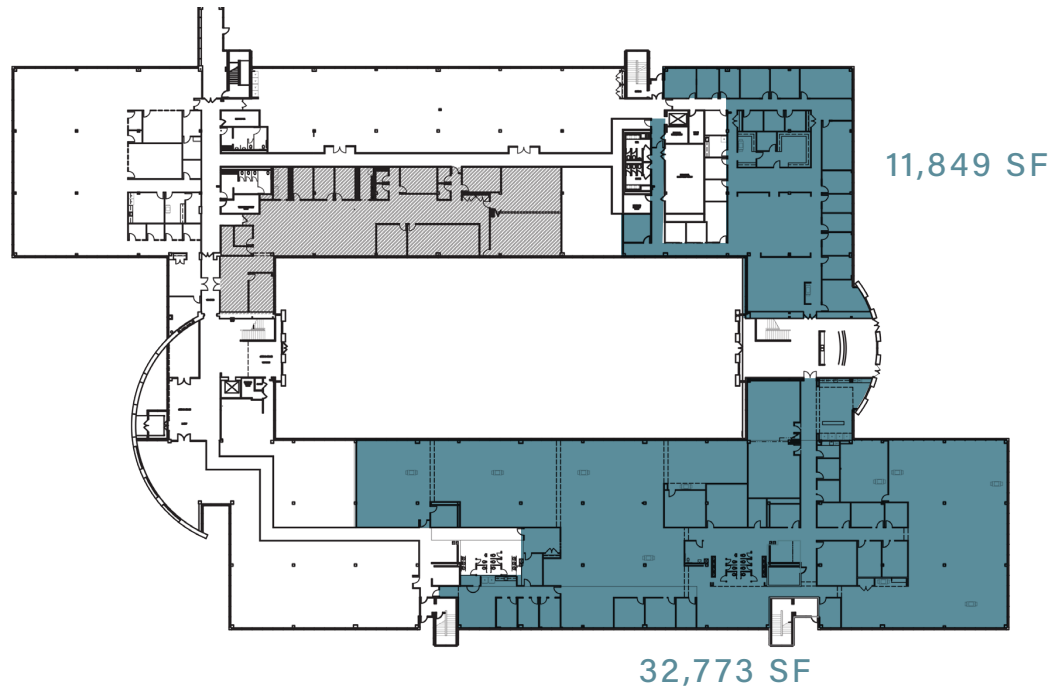

## 1<sup>ST</sup> FLOOR

## 2<sup>ND</sup> FLOOR

## LOCATION HIGHLIGHTS:

- Situated at Routes 3 and 252 in Newtown Square
- Philadelphia International Airport is an approximate 20-minute drive
- Newtown Township imposes no gross receipts, business privilege or earned income taxes